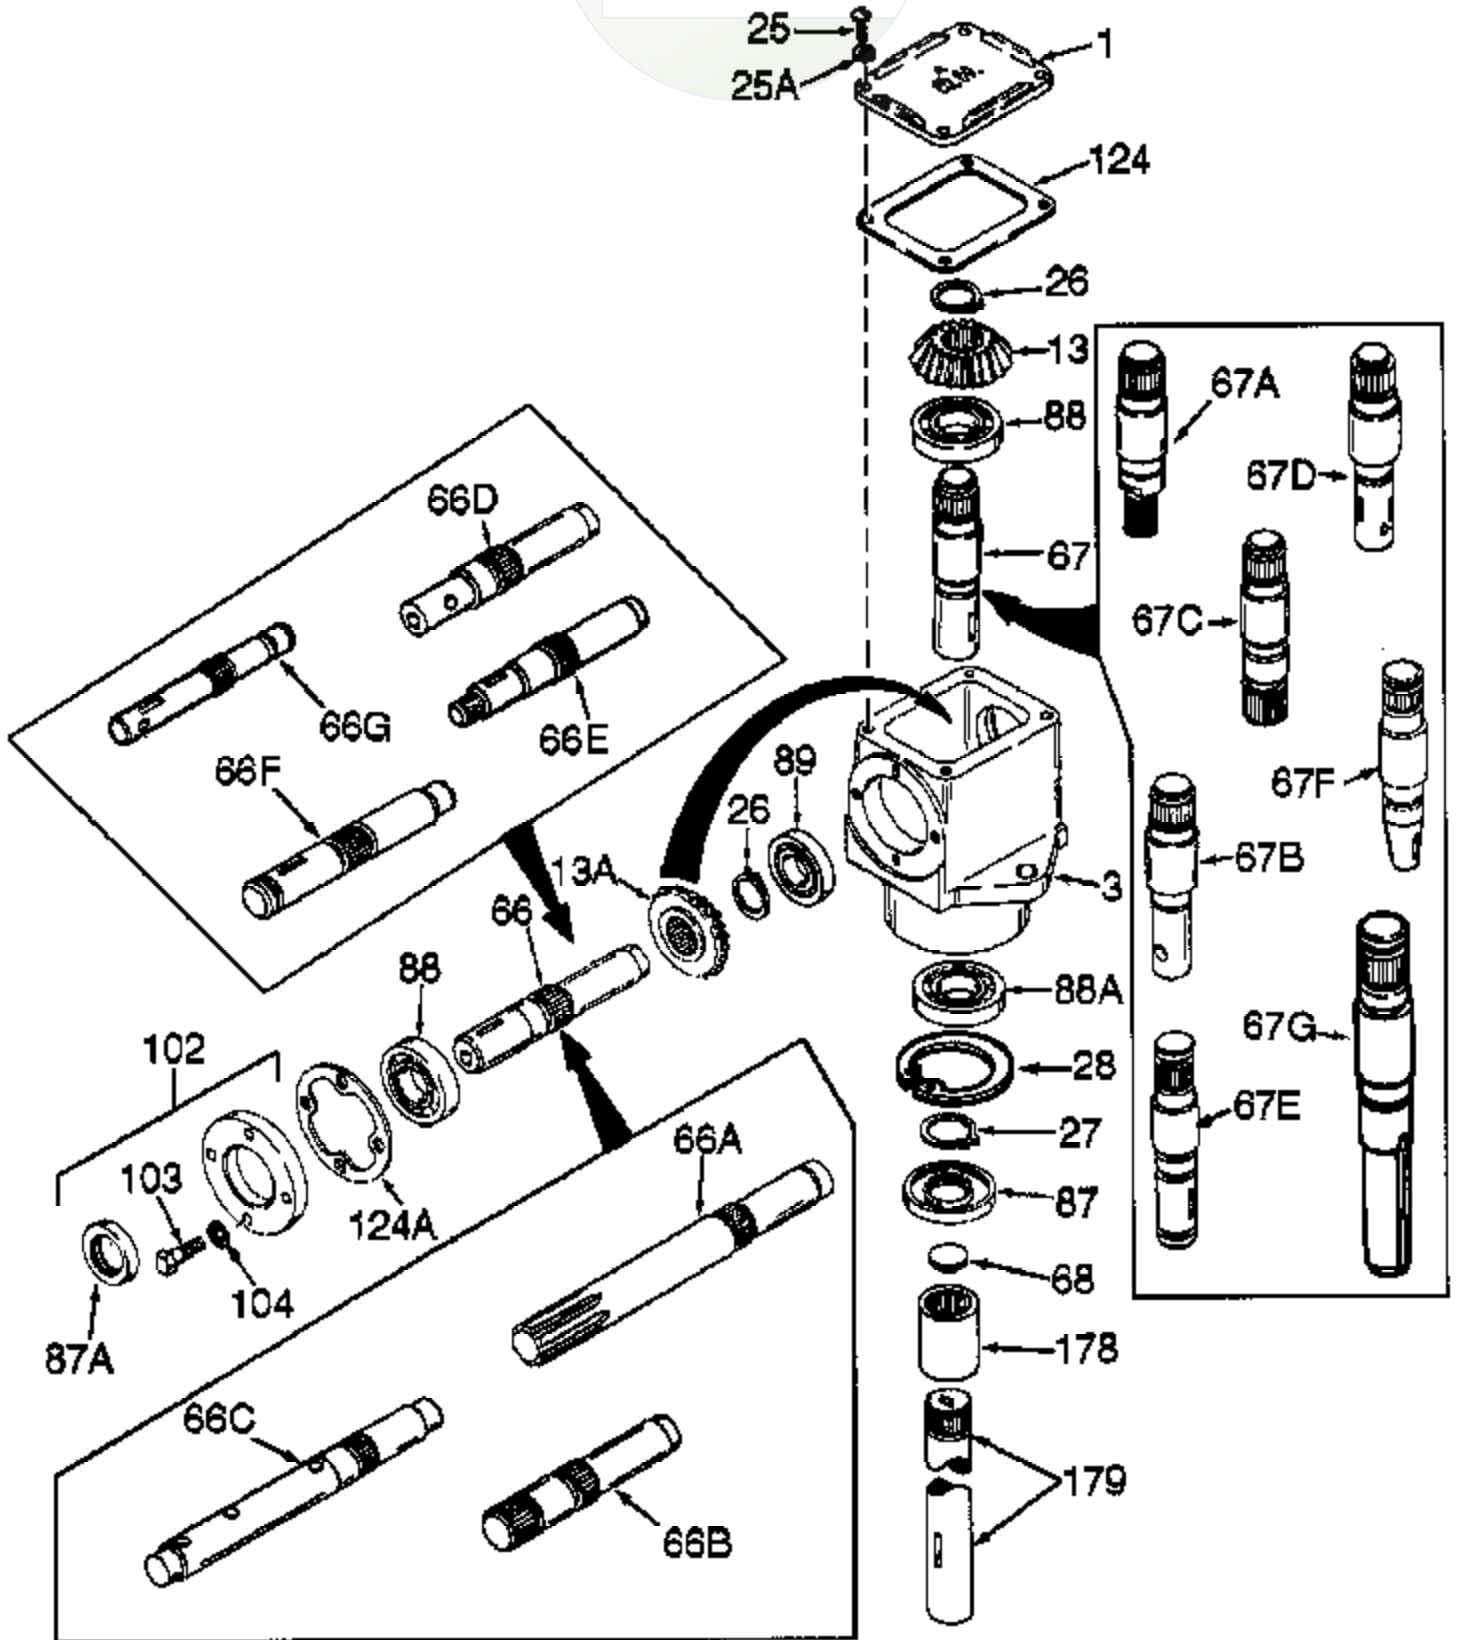

# JOIST

SICHER IST DAS:  
DAS ORIGINAL

Ref #	Part Number	Qty	Description
1	772034		Right Hand Cover
3	770026A		Right Angle Drive Housing
13A	778046		Miter Gear (22 teeth)(7/8" ID)
13	778046		Miter Gear (22 teeth)(7/8" ID)
25	792025		Screw, 10-24 x 1/2"
26	788018		Snap Ring
27	788019		Snap Ring
66F	776059A		Input Shaft (5-7/32" long)
67	776061		Output Shaft (4-61/64" long)
87	788029		Oil Seal
87A	788031		Oil Seal
88A	780034		Ball Bearing
88	780034		Ball Bearing
89	780024		Ball Bearing
102	786029		Retainer Cap & Seal (Incl. 87A & 103)
103	792026		Screw, 1/4-20 x 7/8"
124A	788030B		Cap Gasket
124	788028		Cover Gasket

RAD-1784-P91 Page 2 of 2  
Peerless Ball Bearing